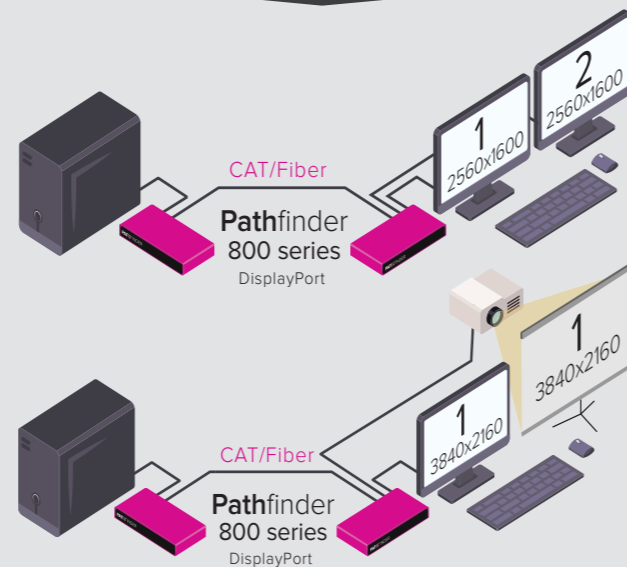

Connect dual screens