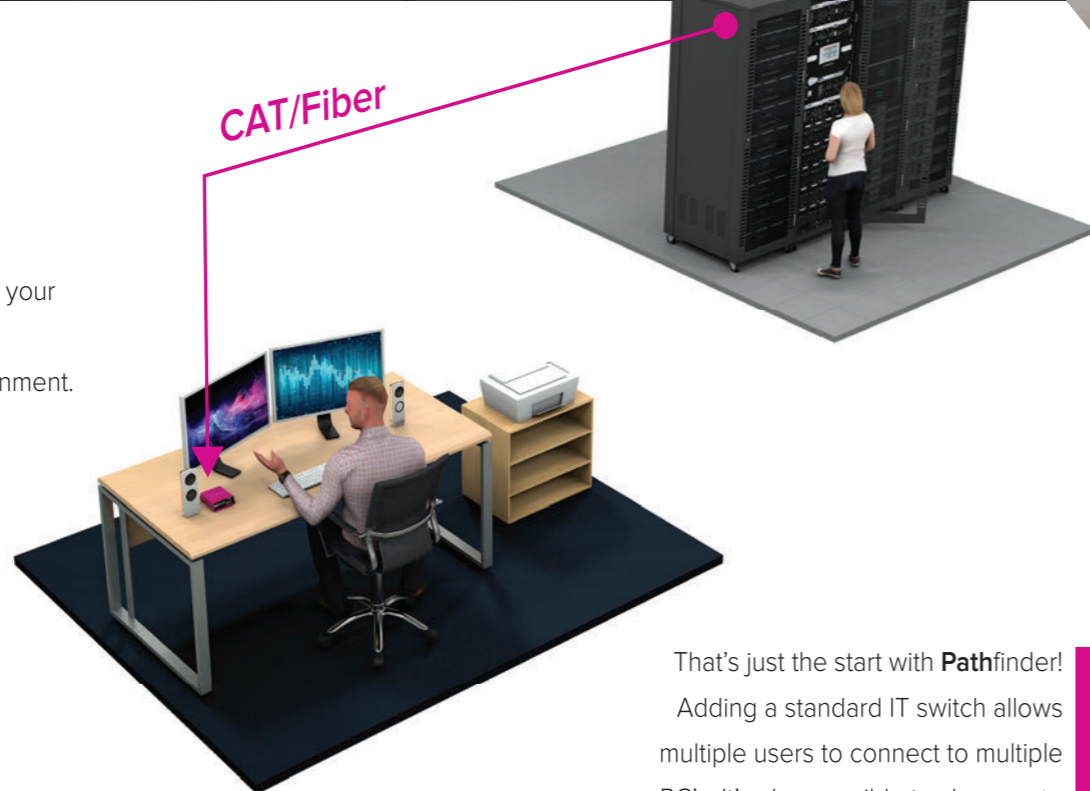

That's just the start with **Pathfinder!** Adding a standard IT switch allows multiple users to connect to multiple PC's. It's also possible to show up to four sources per display with seamless control from a single mouse and keyboard.