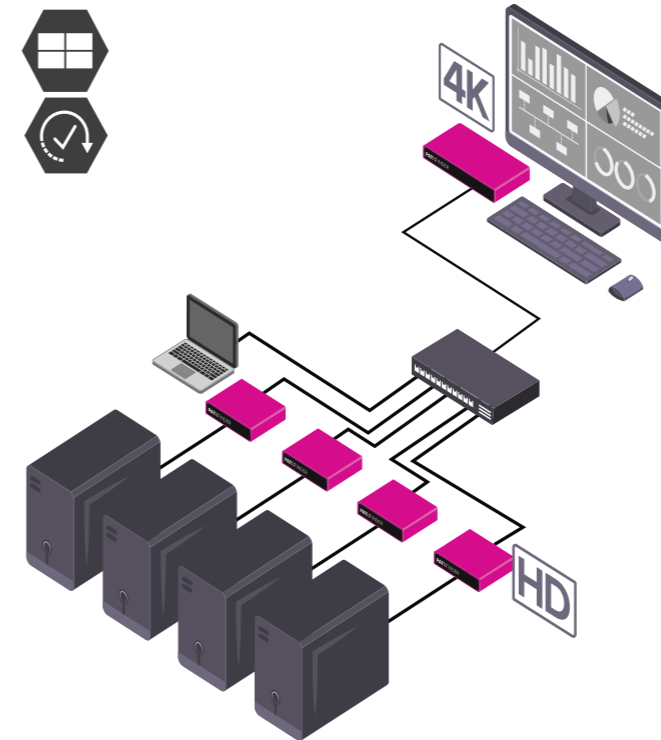

# Welcome to ultra-high performance KVM over IP

Mix and match source resolutions using our transmitters and receivers for HD and 4K workflows over CAT or Fiber. Create the solution that you need from small point to point systems, right up to large matrix switching solutions with up to 3,000+ endpoints.

## Connect and control multiple PC's using a single display

WindowView allows space saving with easy monitoring and control. Manage up to four PC's from a single 4K monitor; while using only a single keyboard and mouse to control the PC of your choice. Going full screen is simple. One keystroke will make the source you are hovering over fill the 4K screen. If you want to go large, link up to sixteen sources across four displays.