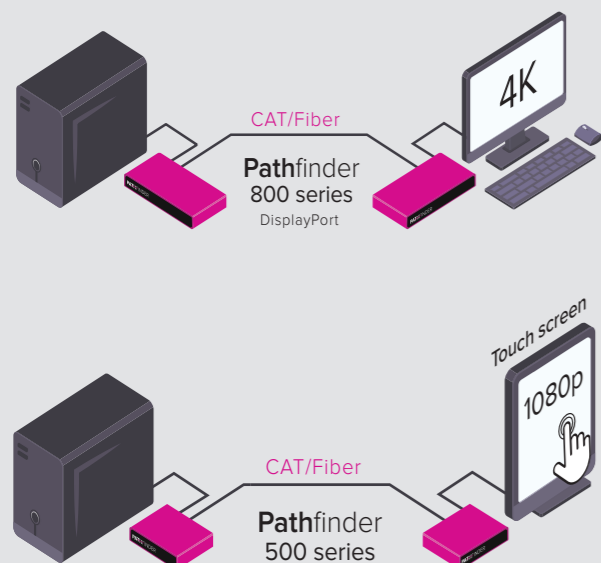

# Welcome to ultra-high performance KVM over IP

Mix and match source resolutions using our transmitters and receivers for HD and 4K workflows over CAT or Fiber. Create the solution that you need from small point to point systems, right up to large matrix switching solutions with up to 3,000+ endpoints.

## Connect and control multiple PC's using a single display

WindowView allows space saving with easy monitoring and control. Manage up to four PC's from a single 4K monitor; while using only a single keyboard and mouse to control the PC of your choice. Going full screen is simple. One keystroke will make the source you are hovering over fill the 4K screen. If you want to go large, link up to sixteen sources across four displays.

## Connect and collaborate using a standard IT switch

Pathfinder 500 and 800 series endpoints can be integrated into a large matrix system using standard networking switches. Switching between PC's is easily achieved using an On Screen Display (OSD) menu, user definable hot keys or with our intuitive Pathfinder Control software.

### Connect point to point

Experience an optimized KVM over IP with resolutions up to 4K/60 4:4:4 and up to 20km with fully transparent USB 2.0 connectivity.