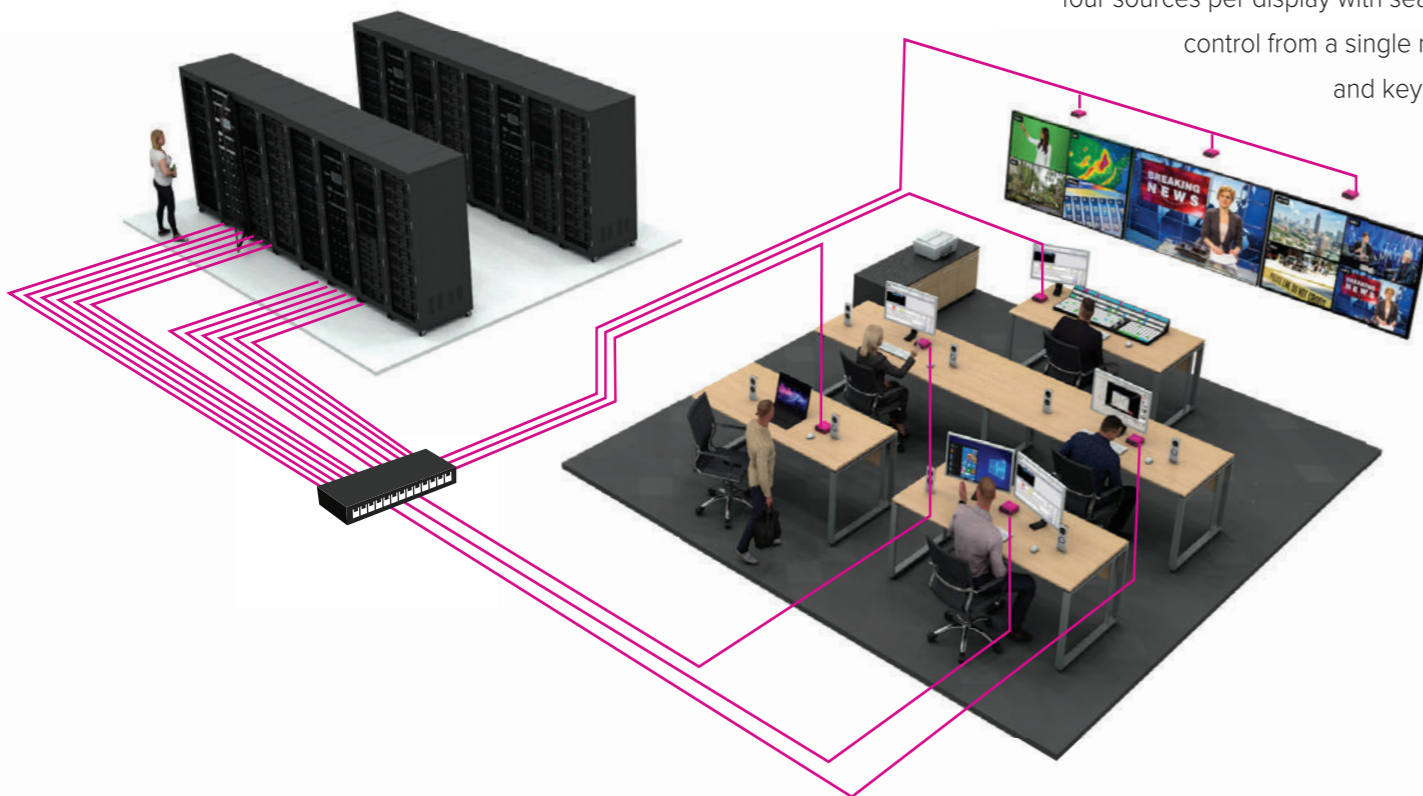

That's just the start with **Pathfinder!** Adding a standard IT switch allows multiple users to connect to multiple PC's. It's also possible to show up to four sources per display with seamless control from a single mouse and keyboard.