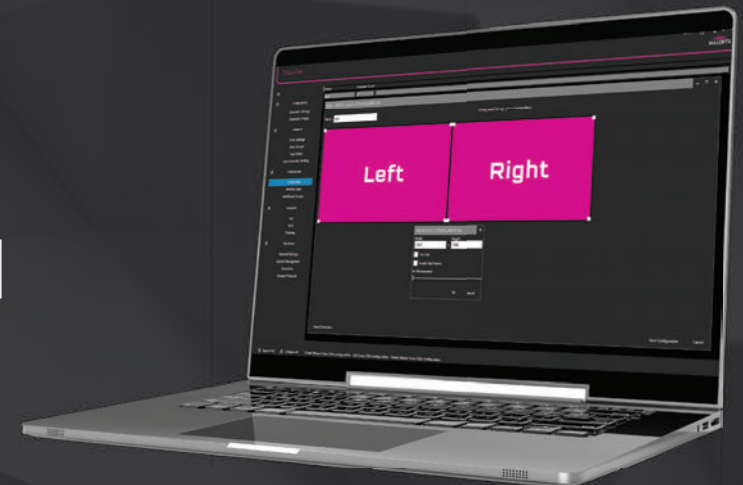

## WindowView

View and control up to 4 computers on a 4K display with zero latency.

Combining **WindowView** with **Cross-Click**, it's possible to control up to 16 PC's across up to four displays.

### On Screen Display

User settings can also be made available and adjusted at the desktop.

### Hot Keys

User definable key strokes allow smooth workflows.

MAGENTA  
**PATHFINDER**  
control

Configure and control up to 3,000+ Pathfinder encoders and decoders. Connect, disconnect or configure using System Administrator or User level access.