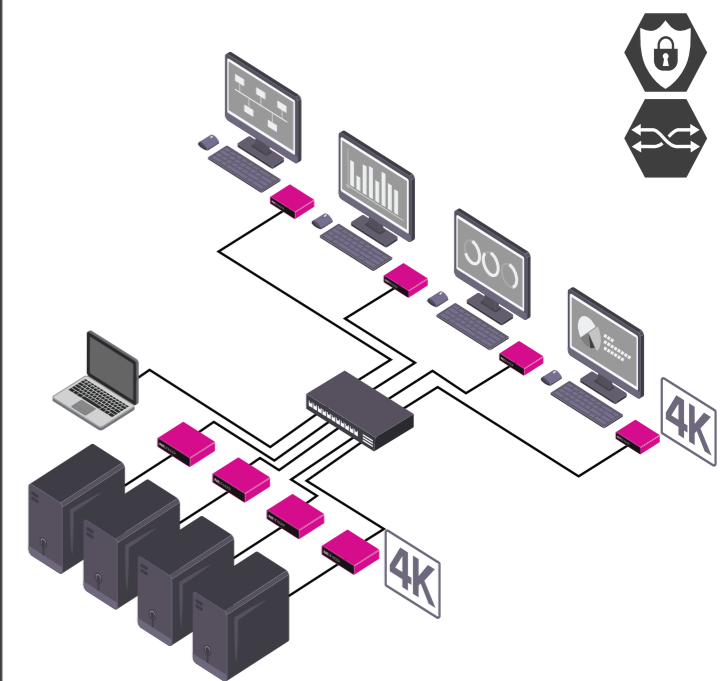

# Welcome to ultra-high performance KVM over IP

Mix and match source resolutions using our transmitters and receivers for HD and 4K workflows over CAT or Fiber. Create the solution that you need from small point to point systems, right up to large matrix switching solutions with up to 3,000+ endpoints.

## Connect and control multiple PC's using a single display

WindowView allows space saving with easy monitoring and control. Manage up to four PC's from a single 4K monitor; while using only a single keyboard and mouse to control the PC of your choice. Going full screen is simple. One keystroke will make the source you are hovering over fill the 4K screen. If you want to go large, link up to sixteen sources across four displays.

## Connect and collaborate using a standard IT switch

Pathfinder 500 and 800 series endpoints can be integrated into a large matrix system using standard networking switches. Switching between PC's is easily achieved using an On Screen Display (OSD) menu, user definable hot keys or with our intuitive Pathfinder Control software.