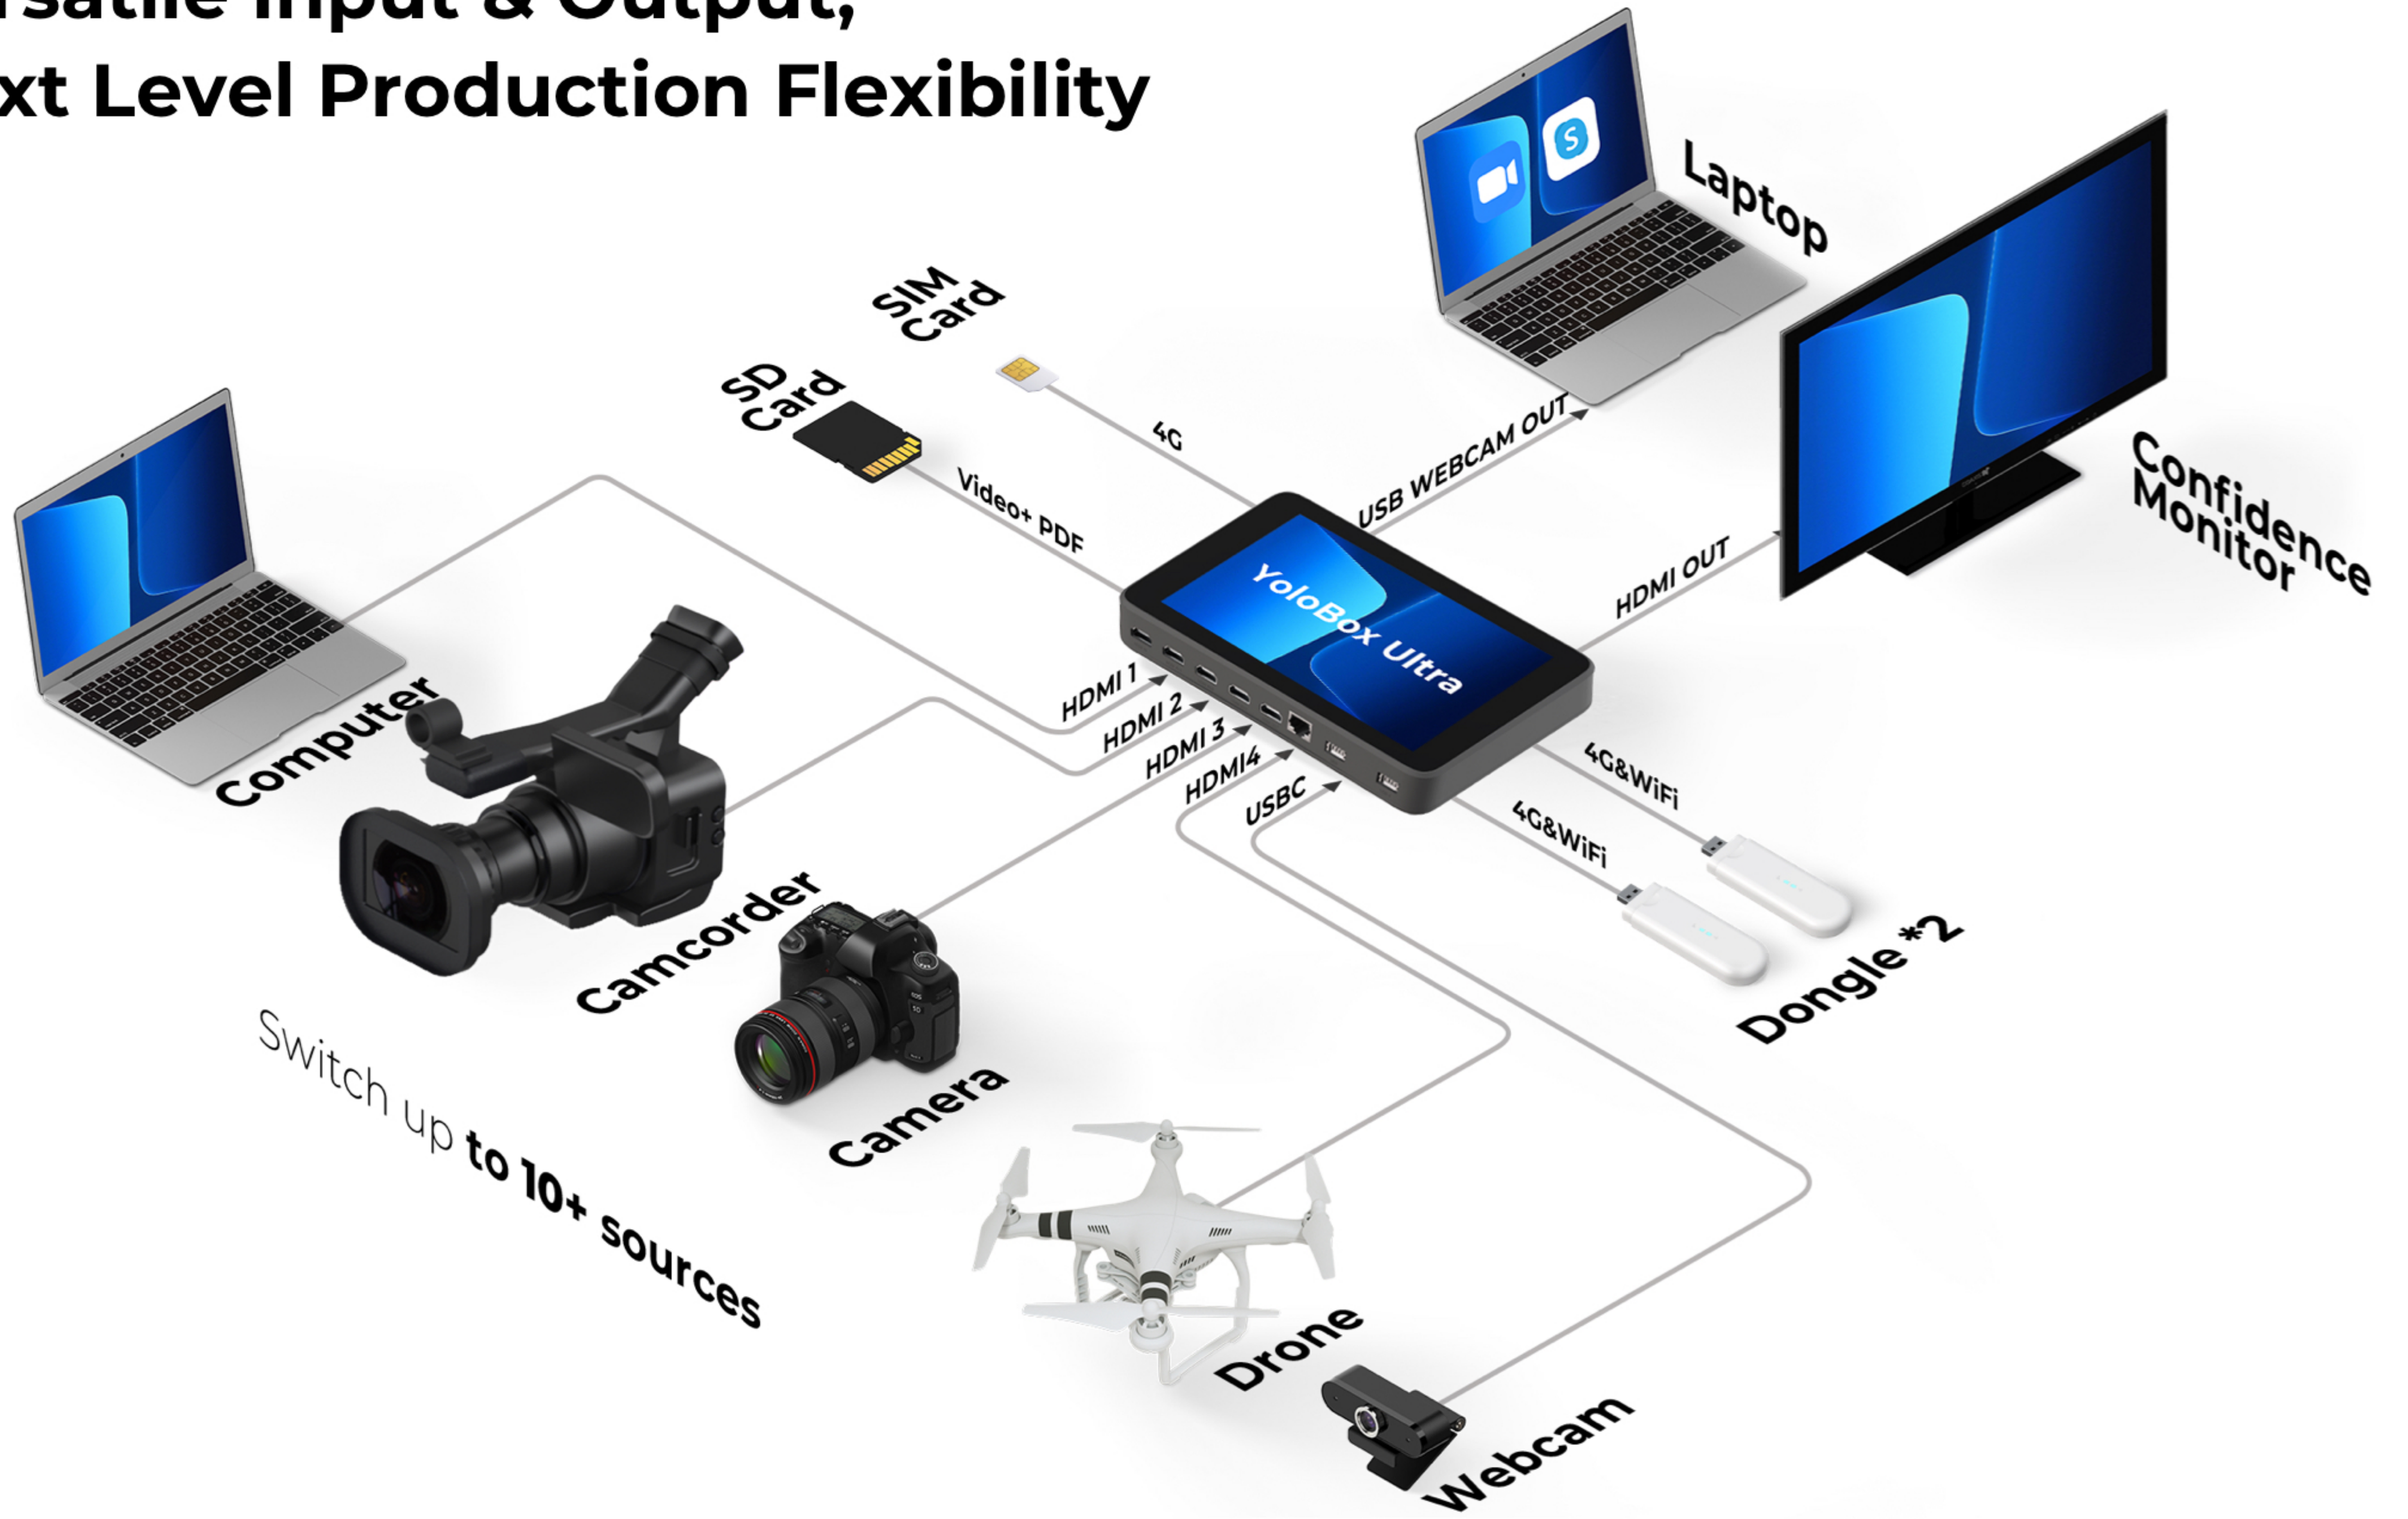

YoloBox ULTRA

The Ultimate YoloBox Experience

YoloBox & Instream In One: Stream Beyond Limits

 YouTube **facebook** RTMP(s)

Instagram  TikTok

What's NEW, at a glance

4 HDMI Inputs

Connect More, Experience More
Amplify Connectivity, Minimize Limitations

ISO Recording

Preserve Every
Precious Moment

Bigger Battery

20,000 mAh,
stream up to 6 hours.

Bigger & Brighter

See Beyond, Shine Through

Network Bonding

Deliver rock-solid
reliable videos

Stronger CPU

Innovation taken to new
depths & possibilities.

4K Streaming

Every Detail Comes Alive

4K

Versatile Input & Output, Next Level Production Flexibility

A Pro Tool, Made For Everyone

Imagine it as a tablet with
HDMI inputs