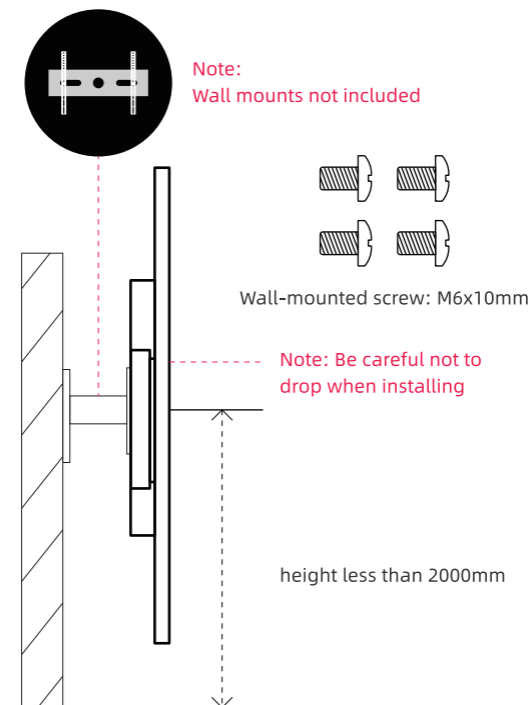

				
AE	BE	BG	CZ	DK
EE	FR	DE	IS	IE
IT	EL	ES	CY	LV
LI	LT	LU	HU	MT
NL	NO	PL	PT	RO
SI	SK	TR	FI	SE
CH	UK			

Below is the equipment installation diagram:

Make Pro-Video Accessible

 YOLOLIV TECHNOLOGY

 www.yololiv.com