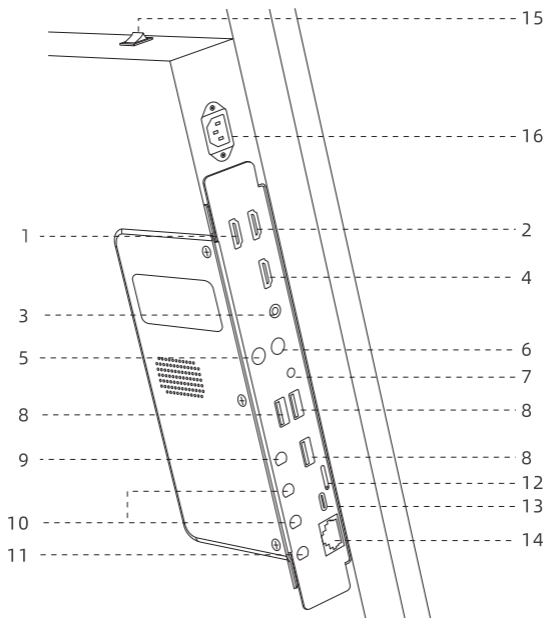

What's In the Box

YoloMax

WIFI Antenna

4G Antenna

12V External Adapter

Spring Wire

220V AC European
Standard Power Cord

YoloMax User Manual

Ports Info

1.HDMI IN 1

2.HDMI IN 2

3.12V OUT

4. HDMI OUT

5.LINE IN

6.MIC IN

7.AUDIO OUT