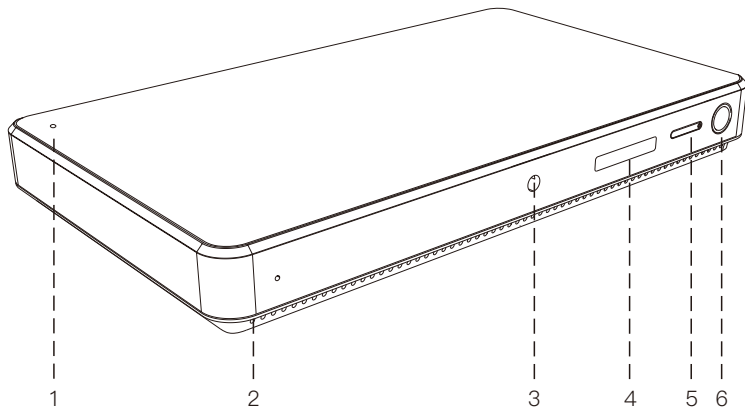

Product Description

YoloBox Pro -----

USB Charge Cable -----

Type-c Charge Cable -----

Hotshoe Mount -----

YoloBox Pro User Manual -----

SIM Card Eject Pin -----

What's In the Box

1. Status Indicator

3. 1/4''Screw Hole

5. SIM Card

2. Ventilation

4. SD Card Holder

6. Power Button

7. HDMI IN 1

8. HDMI IN 2