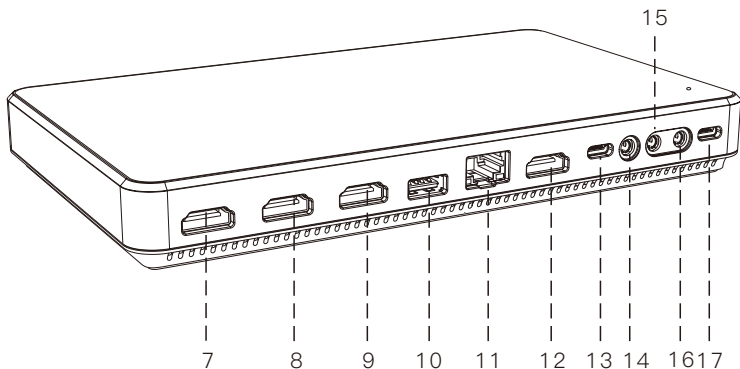

Product Description

YoloBox Pro -----

USB Charge Cable -----

Type-c Charge Cable -----

Hotshoe Mount -----

YoloBox Pro User Manual -----

SIM Card Eject Pin -----

What's In the Box

1. Status Indicator

3. 1/4''Screw Hole

5. SIM Card

2. Ventilation

4. SD Card Holder

6. Power Button

7. HDMI IN 1

8. HDMI IN 2

9. HDMI IN 3

10. USB-A

11. Ethernet

12. HDMI OUT

13. USB-C/DP OUT

14. AUDIO OUT

15. MIC IN

16. LINE IN