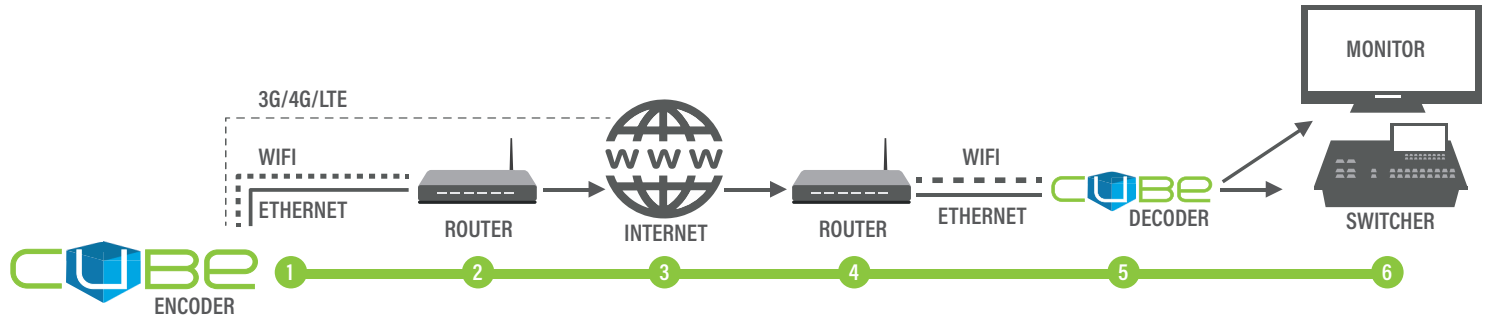

## The most versatile camera-top HD video encoder

The Teradek Cube is a camera-top video encoder that can broadcast directly to the web, point to point over the internet, or directly to iOS devices.

Cube encoders are compatible with HDMI, HD-SDI and composite video inputs and supports several IP network interfaces including: 2.4/5 Ghz WiFi, Ethernet and 3G/4G LTE modems.

Need to stream to your own private server? Cube products are also integrated with Wowza's Streaming Engine.

## Multipoint Streaming with Core

Using the Core Cloud Management Platform, Cube can publish a live stream to any number of online video platforms or decoders at the same time.

# POINT TO POINT Brings your content to audiences worldwide

Cube can transmit high definition video from any HDMI, HD-SDI, or composite video source over the Internet or on local networks at extremely low latency. Cube is compatible with a variety of streaming protocols, including MPEG-TS, TDS, RTMP and RTSP/RTP.