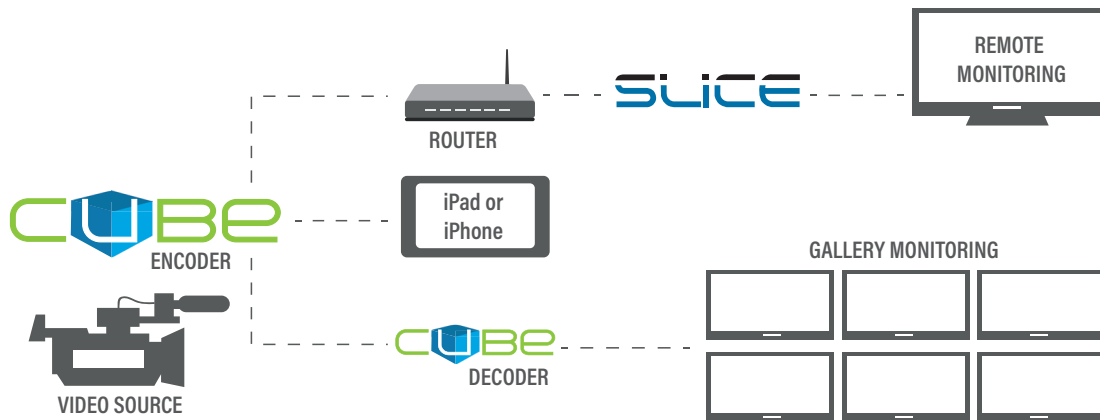

## Multipoint Streaming with Core

Using the Core Cloud Management Platform, Cube can publish a live stream to any number of online video platforms or decoders at the same time.

## Welcome to the HEVC Cube

The Cube 700 series bring the latest in compression technology at a size and price point never seen before. Designed from the ground up, the Cube 700 series offers a 20 second boot-to-live time, the latest HEVC compression, and a seamless upgrade path for professional bonded cellular streaming.

## **MONITOR** On set monitoring on multiple devices

With the Cube, directors, clients, and others on set are able to monitor every live shot locally on an iPad, iPhone or laptop with a delay as low as 2 frames using the free VUER application. The VUER iOS application allows monitoring of up to 4 live video feeds from an iPad or iPhone. The Cube can also be configured for remote monitoring using MPEG-TS or RTSP.