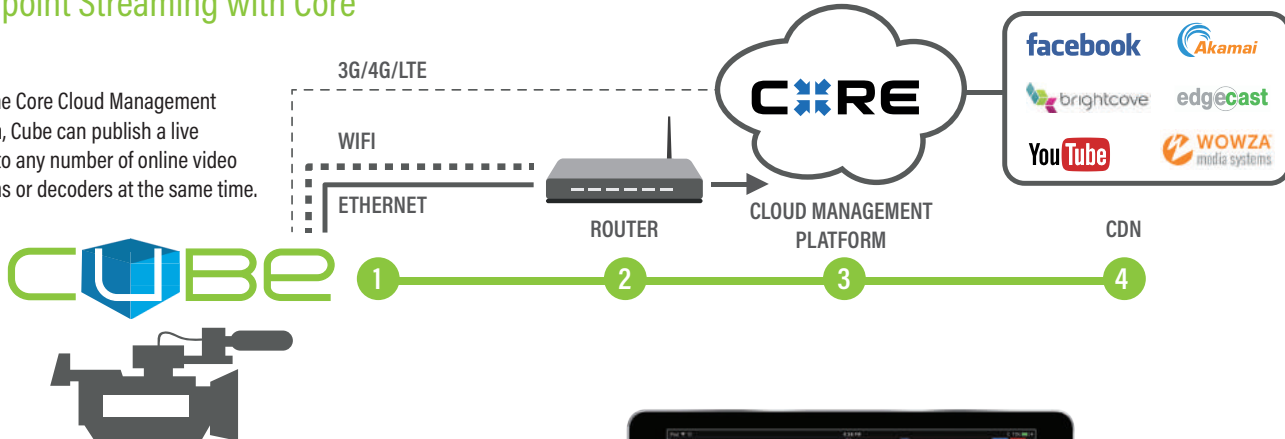

## The most versatile camera-top HD video encoder

The Teradek Cube is a camera-top video encoder that can broadcast directly to the web, point to point over the internet, or directly to iOS devices.

Cube encoders are compatible with HDMI, HD-SDI and composite video inputs and supports several IP network interfaces including: 2.4/5 Ghz WiFi, Ethernet and 3G/4G LTE modems.

## **STREAM** Compatible with any Streaming Platform

Cube can stream to any online video platform and includes native integration with Facebook Live, YouTube Live, Periscope, Ustream, Livestream, and Twitch.tv, offering a quick and seamless streaming experience.

Need to stream to your own private server? Cube products are also integrated with Wowza's Streaming Engine.

## Multipoint Streaming with Core

Using the Core Cloud Management Platform, Cube can publish a live stream to any number of online video platforms or decoders at the same time.