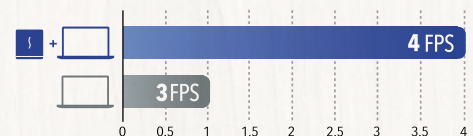

Rendering Performance - Autodesk Maya

DAVINCI
RESOLVE 15