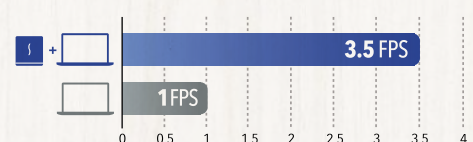

Rendering Performance - Maxon Cinema 4D