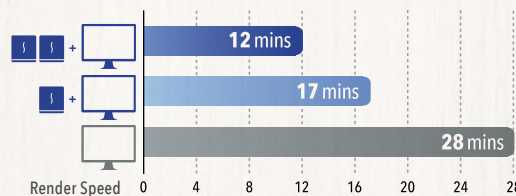

MP4 Render Speed Test - DaVinci Resolve (10 Minute Timeline of 8K Footage with 4 Nodes)