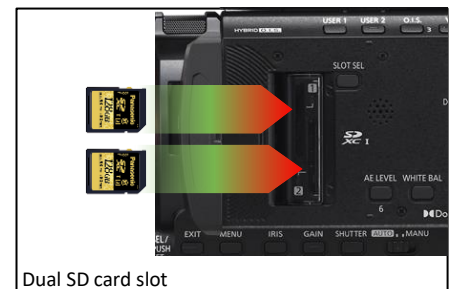

24x optical zoom

Built-in fan

Dual SD card slot

4K CAMCORDER FOR PROFESSIONAL USE

X1600

SEMI-PROFESSIONALS
4K CAMCORDER

HC-X1600E

EAN 5025232972951 | RRP 1.699,00 €

Customs no.: 85076000900

Country of origin: China (CN)

Packaging: 32,8 x 28,2 x 21,4 cm / 2,27 kg

Semi-professional 4K camcorder – compact and lightweight with 60p recording, 25mm wide-angle lens with 24x optical zoom and large OLED viewfinder.

As a very compact 4K 60p camcorder, the X1600 offers the mobility and portability to meet a wide range of demands and requirements. It records in 4K at 60fps and Full HD even at up to 120fps for perfect slow motion. The universal lens offers a 24x optical zoom with an initial focal length of 25mm. In addition to the three-stage ND filter, it also offers two adjustment rings for quick manual operation of focus, zoom or iris.