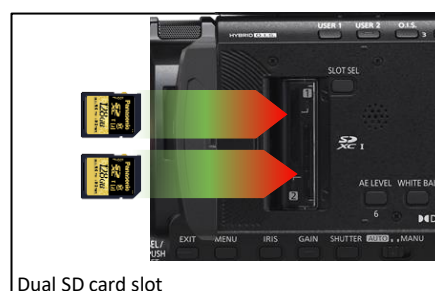

Panasonic

24x optical zoom

Built-in fan

Dual SD card slot

HIGH-END 4K CAMCORDER

X1200

HIGH-END
4K CAMCORDER

HC-X1200E