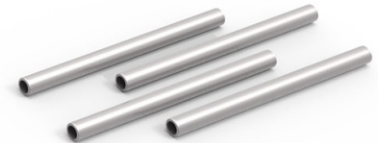

Fs7 Light kit

#303-2710

#303-2701
Riser plate for Fs7

#303-2702
Multi-BP

#303-2703
Side bracket

#303-2704
Top clamp

#303-2705
15mm clamp

#206-0003-5
8" 15mm rod