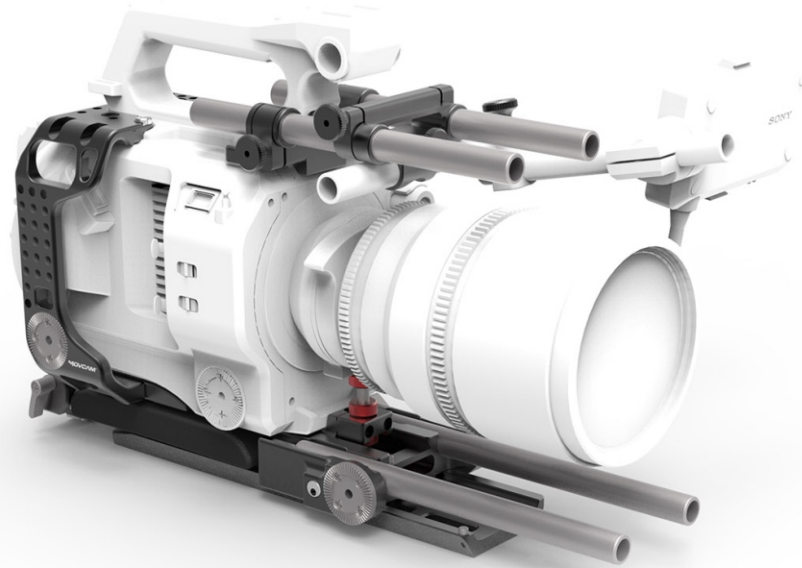

Fs7 Light kit

#303-2710

#303-2701
Riser plate for Fs7

#303-2702
Multi-BP

#303-2703
Side bracket

#303-2704
Top clamp

#303-2705
15mm clamp

#206-0003-5
8" 15mm rod