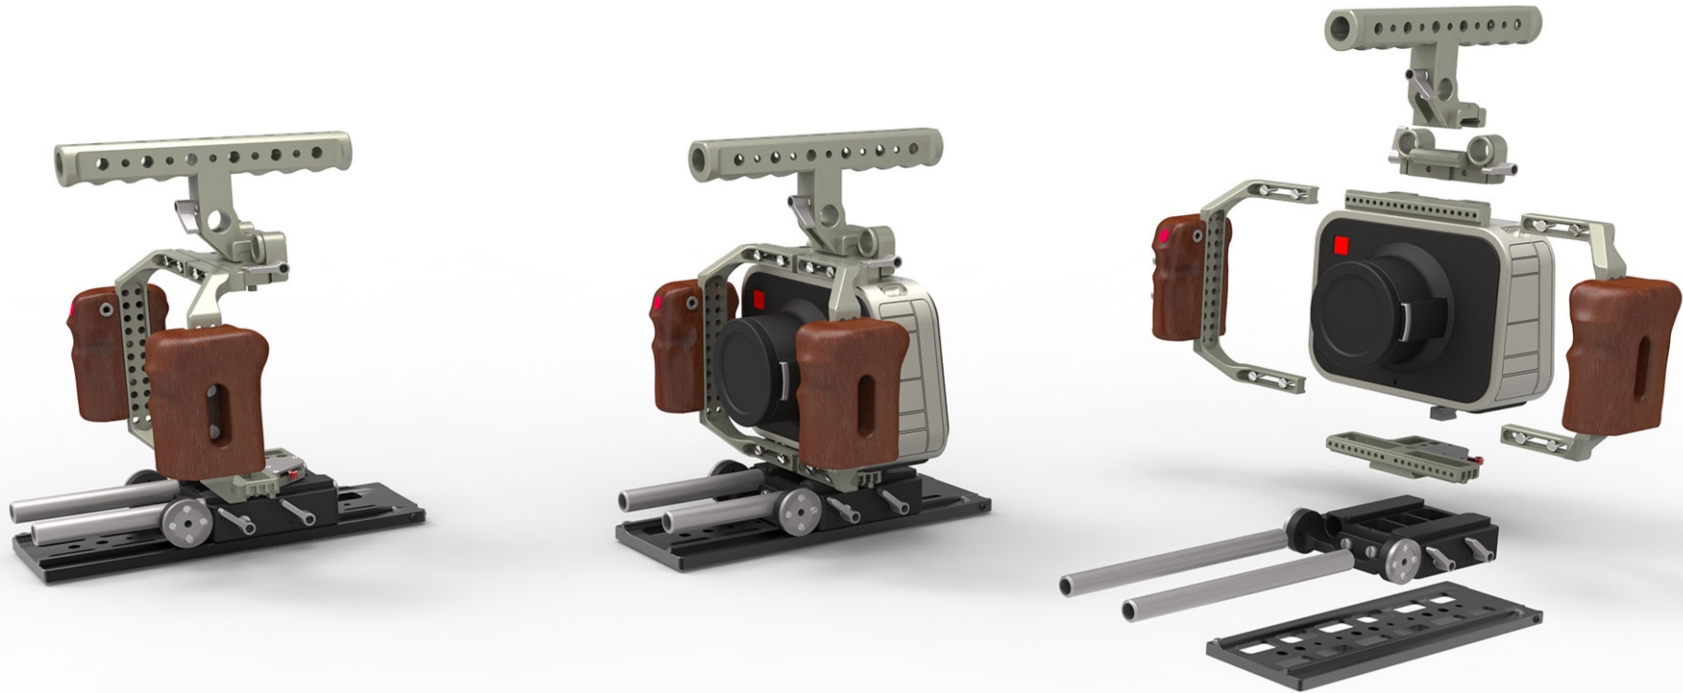

BMCC Cage Kit v2

2015

#303-1820

Top Handle Kit
#303-1404

Top Plate
#303-1812

Side Handle
#303-1803

Handgrip (R)
#303-1805

Handgrip (L)
#303-1804

Base Plate
#303-1817

LWS Base Plate
#303-2106

Rosette Bracket
#303-1126

LWS Dovetail Plate
#3031706

8" 15mm rod x2
#2060003-5