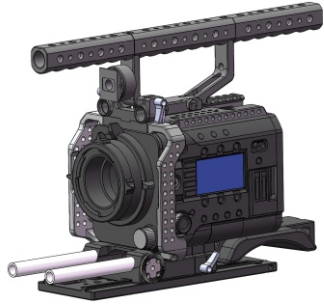

SONY F5/F55 Accessories Kit

#3031900

#3031900

Top Handle Kit
#3031901

Top Plate
#3031902

Side Handle
#3031903(L)
#3031904(R)

F55 LWS Base Plate
#3031905

Shoulder pad unit
#3031906

EVF mount
#3031907

VF plug protector
#3031909

LWS Dovetail Plate
#3031706

SONY F5/F55
Accessories Kit