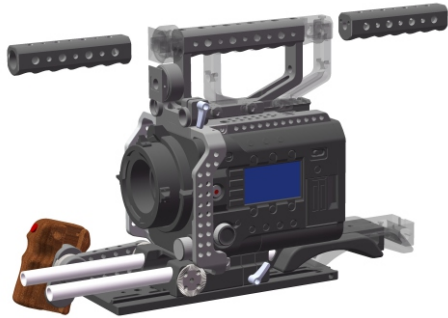

SONY F5/F55 Accessories Kit

#3031900

#3031900

Top Handle Kit
#3031901

Top Plate
#3031902

Side Handle
#3031903(L)
#3031904(R)

F55 LWS Base Plate
#3031905

Shoulder pad unit
#3031906

EVF mount
#3031907

VF plug protector
#3031909

LWS Dovetail Plate
#3031706

SONY F5/F55
Accessories Kit