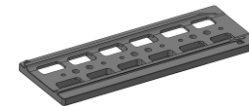

VF plug protector
#3031909

LWS Dovetail Plate
#3031706

SONY F5/F55
Accessories Kit