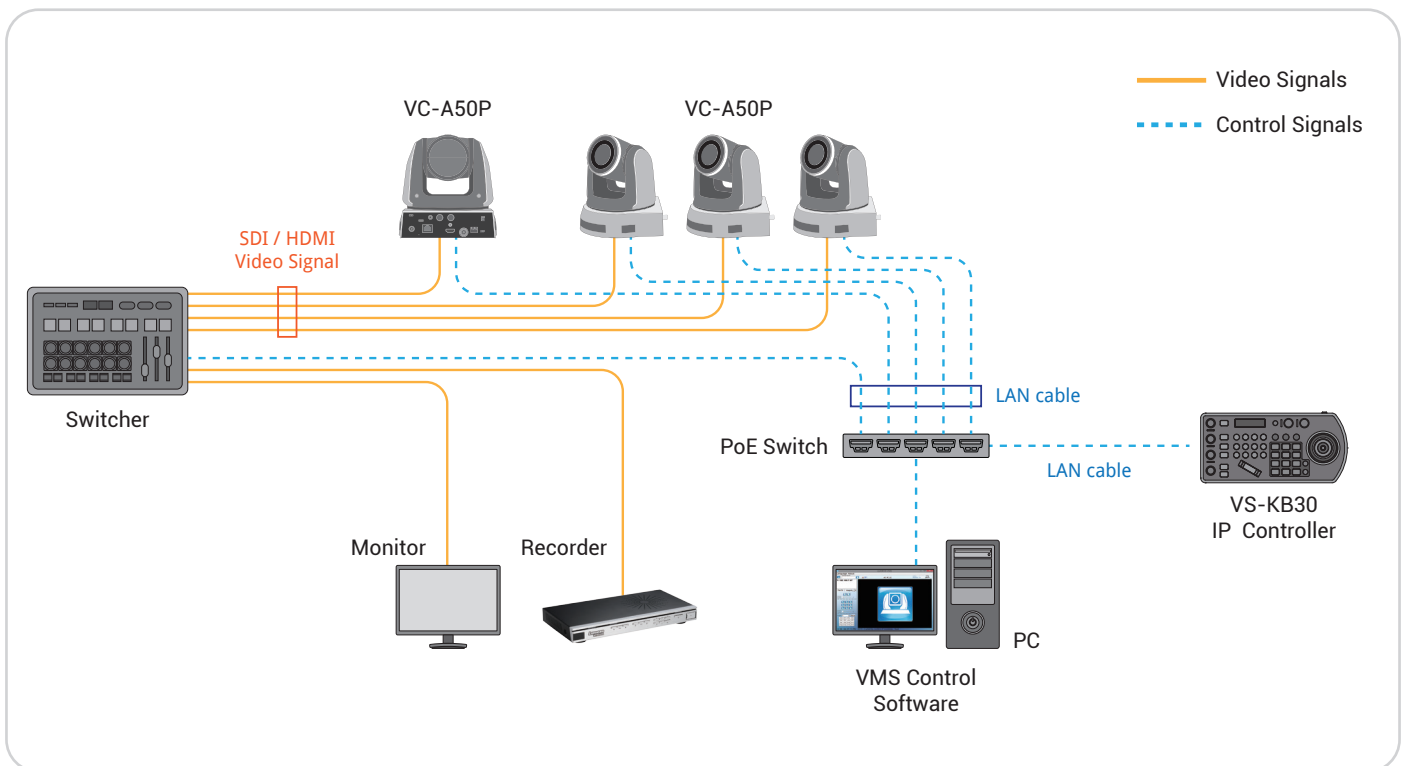

VS-KB30 Compact IP Camera Controller

Lumens[®]
Your Success...Our Passion!

The VS-KB30 is an ergonomic and compact camera controller that supports Sony VISCA protocol, VISCA over IP, Pelco P&D, and NDI[®]|HX making it easier to discover, connect, and control PTZ cameras. This camera controller features quick access functionality that allows instant adjustments to exposure, white balance, focus, PTZ speed and six assigned keys for frequently-needed camera functions. The camera controller is equipped with the RS-232C/RS-422/Ethernet communication interfaces with PoE for the transmission of power and control in “one-cable”. The VS-KB30 is applicable for education, broadcasting, events, house of worship and other environments.

Key Features

- Joystick for Pan / Tilt / Zoom
- Quick access control of exposure, white balance, focus, PTZ speed, and 6 user-assignable keys
- The RS-232C / RS-422 x2 / Ethernet control interfaces allow long-distance communication
- Protocol by VISCA, VISCA Over IP, and Pelco P&D
- Control up to total of 255 IP cameras on a single network with PoE support
- Support NDI[®]|HX, fully compatible with NDI[®]|HX PTZ camera, including Lumens, NewTek and Marshall

Product Specifications

Comm. Interface	RS-232, RS-422 x2, Ethernet	Protocol	VISCA, Pelco P&D, VISCA Over IP
Display	LCD	Baud Rate	2400, 4800, 9600, 19200, 38400 bps
Joystick	4-axis (Pan / Tilt / Zoom)	Camera Address	1~255
Speed Control	x2 (2 Knobs)	Preset	255
Zoom Control	x1 (Zoom Seesaw Lever)	Power	DC12V / PoE
Gain Control	R / B Gain (2 Knobs)	Power Consumption	8W
Assign Button	x6	Dimensions	278 x 132 x 99.5 mm
Keypad with backlight	Yes	Weight	1 kg

I/O CONNECTIONS

Single Camera Connection

Multi-Camera Connection

Lumens[®]
Your Success...Our Passion!

www.MyLumens.com

Lumens Integration, Inc.
4116 Clipper Court
Fremont, CA, 94538
Phone : 888.542.3235
Fax : 510.252.1389