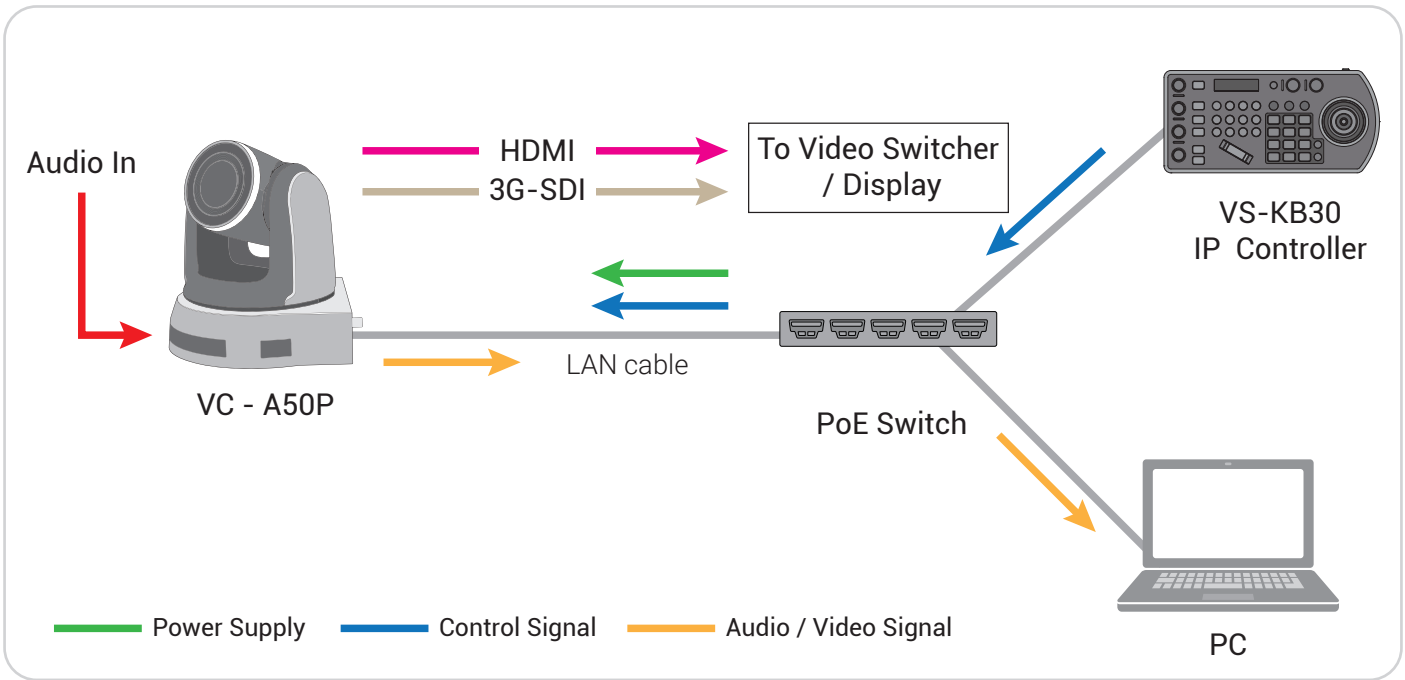

Single Camera Connection