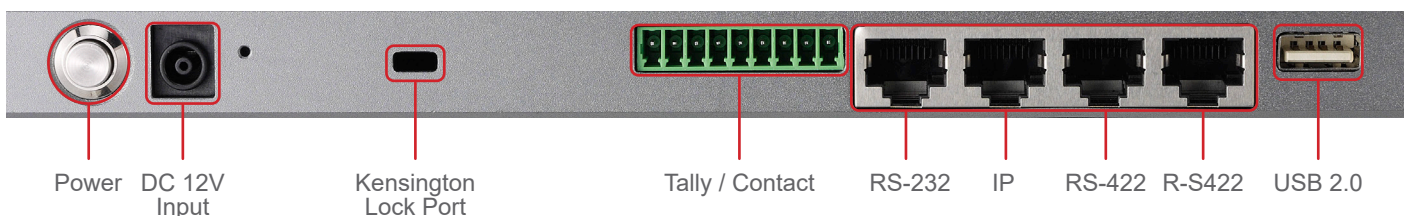

I/O CONNECTIONS