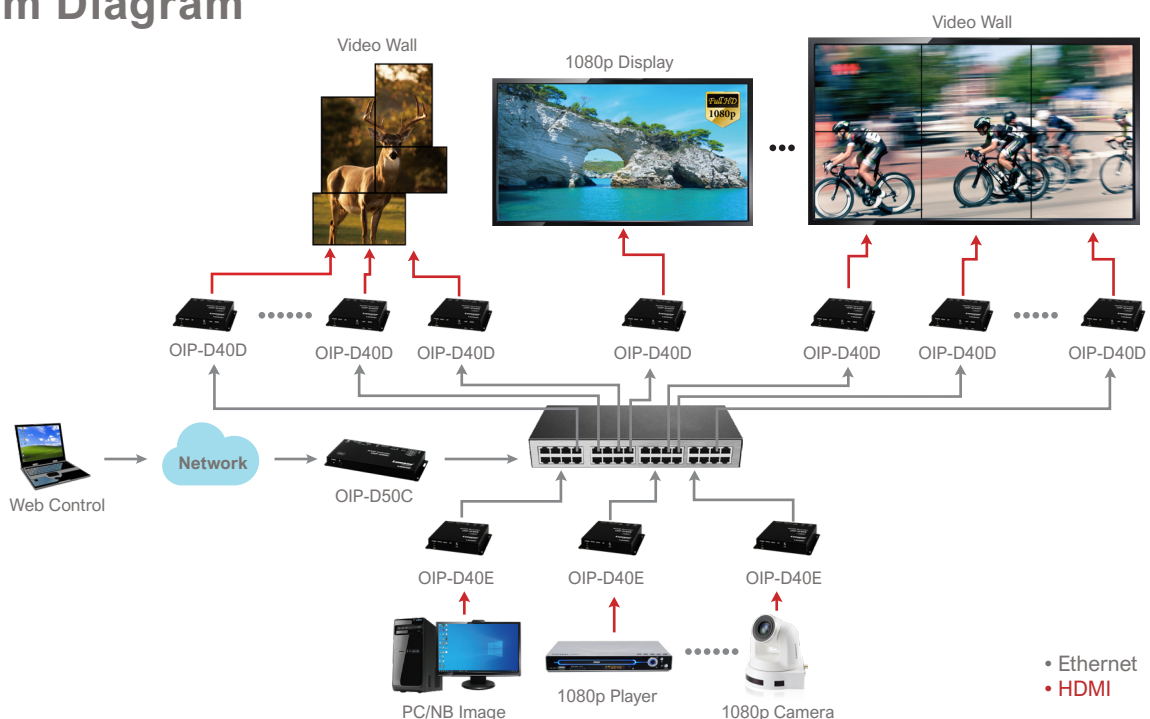

System Diagram