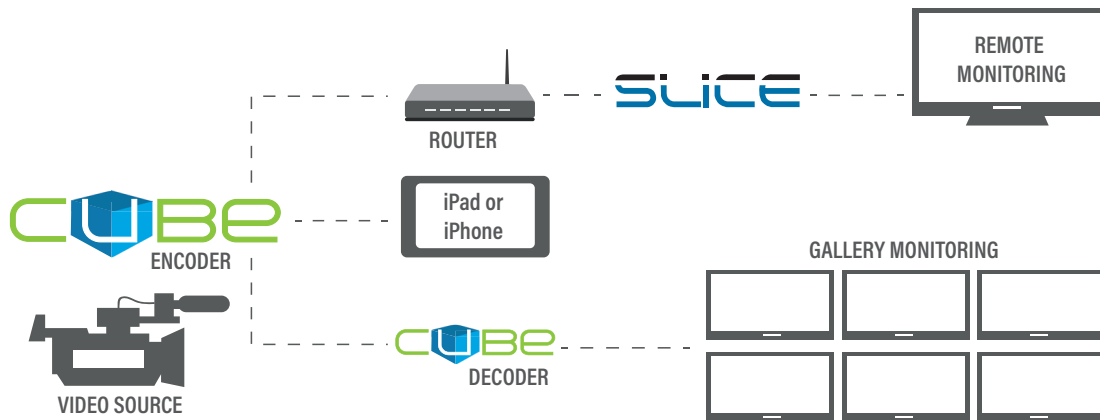

Need to stream to your own private server? Cube products are also integrated with Wowza's Streaming Engine.

Multipoint Streaming with Core

Using the Core Cloud Management Platform, Cube can publish a live stream to any number of online video platforms or decoders at the same time.

Cloud Codec Management Platform

With Core, a single Cube encoder can stream to any number of destinations around the world. From an intuitive drag and drop interface, Core users can configure and route their Teradek encoder feeds to decoders, online video platforms, or even another company's Sputnik server all in real time.

CUBE[®]

Welcome to the HEVC Cube

The Cube 700 series bring the latest in compression technology at a size and price point never seen before. Designed from the ground up, the Cube 700 series offers a 20 second boot-to-live time, the latest HEVC compression, and a seamless upgrade path for professional bonded cellular streaming.

HEVC

H.265 - HIGH EFFICIENCY VIDEO CODING

MONITOR On set monitoring on multiple devices

With the Cube, directors, clients, and others on set are able to monitor every live shot locally on an iPad, iPhone or laptop with a delay as low as 2 frames using the free VUER application. The VUER iOS application allows monitoring of up to 4 live video feeds from an iPad or iPhone. The Cube can also be configured for remote monitoring using MPEG-TS or RTSP.