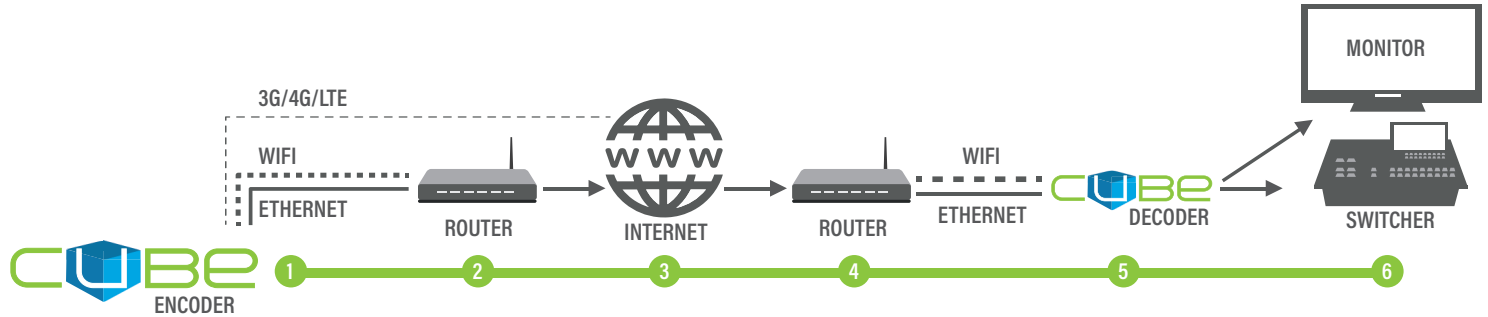

CUBE[®]

Stream ◦ Point to Point ◦ Monitor

The most versatile camera-top HD video encoder

The Teradek Cube is a camera-top video encoder that can broadcast directly to the web, point to point over the internet, or directly to iOS devices.

Cube encoders are compatible with HDMI, HD-SDI and composite video inputs and supports several IP network interfaces including: 2.4/5 Ghz WiFi, Ethernet and 3G/4G LTE modems.

The Cube product range also includes on-board proxy recording via micro SD and compatibility with Teradek's Core cloud platform which offers remote monitoring and configuration as well as additional streaming capabilities such as multi-platform streaming.

Need to stream to your own private server? Cube products are also integrated with Wowza's Streaming Engine.

Multipoint Streaming with Core

Using the Core Cloud Management Platform, Cube can publish a live stream to any number of online video platforms or decoders at the same time.

POINT TO POINT Brings your content to audiences worldwide

Cube can transmit high definition video from any HDMI, HD-SDI, or composite video source over the Internet or on local networks at extremely low latency. Cube is compatible with a variety of streaming protocols, including MPEG-TS, TDS, RTMP and RTSP/RTP.