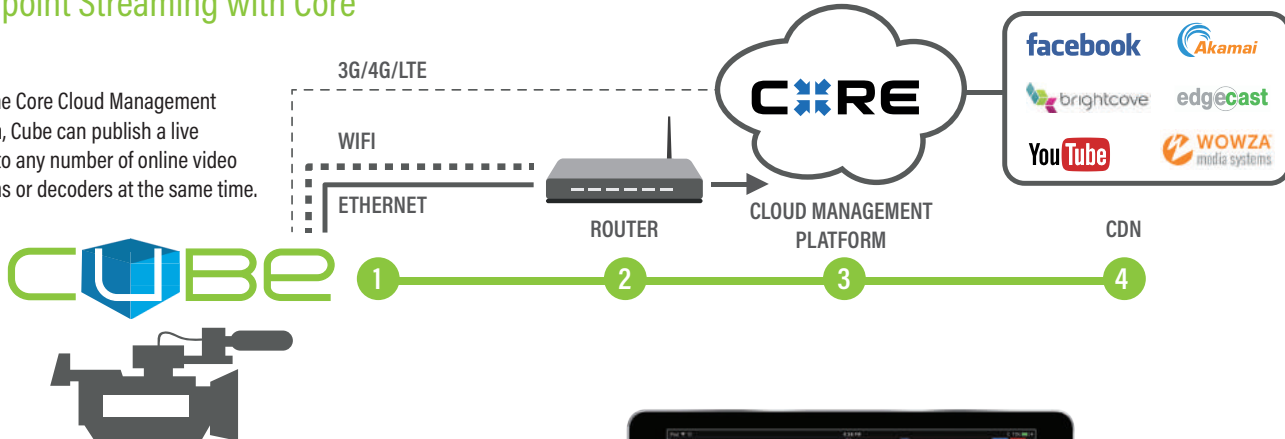

CUBE[®]

Stream ◦ Point to Point ◦ Monitor

The most versatile camera-top HD video encoder

The Teradek Cube is a camera-top video encoder that can broadcast directly to the web, point to point over the internet, or directly to iOS devices.

Cube encoders are compatible with HDMI, HD-SDI and composite video inputs and supports several IP network interfaces including: 2.4/5 Ghz WiFi, Ethernet and 3G/4G LTE modems.

The Cube product range also includes on-board proxy recording via micro SD and compatibility with Teradek's Core cloud platform which offers remote monitoring and configuration as well as additional streaming capabilities such as multi-platform streaming.

STREAM Compatible with any Streaming Platform

Cube can stream to any online video platform and includes native integration with Facebook Live, YouTube Live, Periscope, Ustream, Livestream, and Twitch.tv, offering a quick and seamless streaming experience.

Need to stream to your own private server? Cube products are also integrated with Wowza's Streaming Engine.

Multipoint Streaming with Core

Using the Core Cloud Management Platform, Cube can publish a live stream to any number of online video platforms or decoders at the same time.