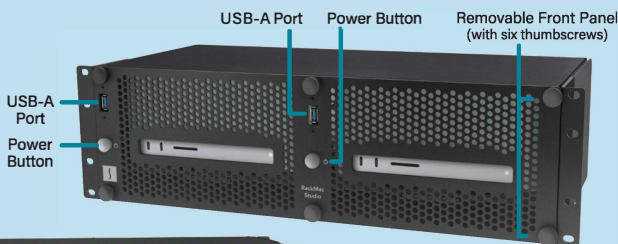

RackMac Studio

3U Rackmount Enclosure for One or Two Mac Studio Computers

- Compact rackmount for Mac Studio
- Ideal for use in portable racks/cases
- Easy computer access
- Front panel power buttons and USB ports
- Space for SSD storage beneath each computer
- Open slot and port access
- Road trip ready
- Front to back airflow management

MacCuff Studio

Steel Bracket to Mount and Secure a Mac Studio Computer Under a Desk or to a Wall

Complete Mounting Kit

PCIe cards, cables, desk, monitors, and Mac Studio computers not included

Want to learn more about Sonnet? Visit www.holdan.com/brand/Sonnet