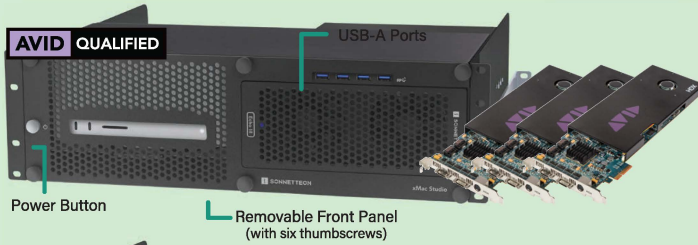

Mac Studio Expansion

Pro Power Meets Pro Expansion: Mac Studio next gen technology deserves pro expansion. Sonnet versatile mounting and Thunderbolt™ to PCIe® card expansion systems enhance any creative workflow.

SONNETECH™

xMac Studio | 3U Rackmount Enclosure Plus Thunderbolt to PCIe Card Expansion for Mac Studio®

All xMac Studio models include adjustable rack rails, space for SSD storage and two adhesive-backed magnets for mounting external SSDs.

xMac Studio/Echo III

- Three PCIe 3.1 slots
- Supports three full-height, full-length cards
- Two 40Gbps Thunderbolt ports
- 400W power supply with 75W aux. power connector
- Dual Noctua quiet fans

xMac Studio/Echo II DV

- Two PCIe 3.1 slots
- Supports two full-height, full-length cards
- Independent Thunderbolt connection to each PCIe slot
- Full 2880 MB/s to each PCIe slot
- 400W power supply with two 75W aux. power connectors
- Dual Noctua quiet fans