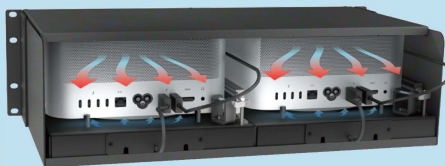

RackMac Studio

3U Rackmount Enclosure for One or Two Mac Studio Computers