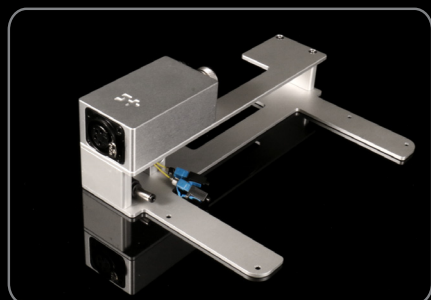

bring it to light

FieldCast

Adapter One Hybrid

FieldCast to Blackmagic Design Camera Converter

connects Camera Converter to FieldCast 2Core Hybrid cable

fully protects LC Duplex connection

powers converter and charges battery

extra power output for camera

built for studio and field use

the fiber optic system

www.fieldcast.eu