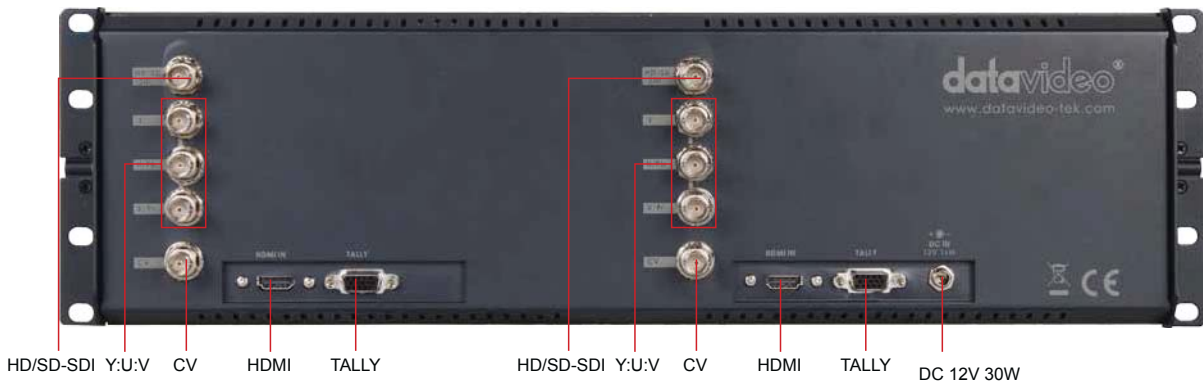

7" X 2 HD/SD TFT LCD MONITOR TLM-702HD

FEATURES

- 2 x 7" 16:9 Wide Screen Panels
- Resolution: 800 x 480 Pixels
- View Angle (V)+60/-40°, (H)+60/-60°
- HD/SD-SDI, HD-YPbPr, YUV, CV, HDMI inputs
- Internal colour bars
- Blue only function
- Embedded Audio indicator for SDI & HDMI signals
- Safe Area indicator
- VITC time code display
- Dual colour tally light indicator
- Brightness, Contrast, Colour, Tint Adjustable
- Audio Level indicators
- NTSC / PAL Auto switching
- 4:3 / 16:9 switchable

FEATURES

REAR VIEW