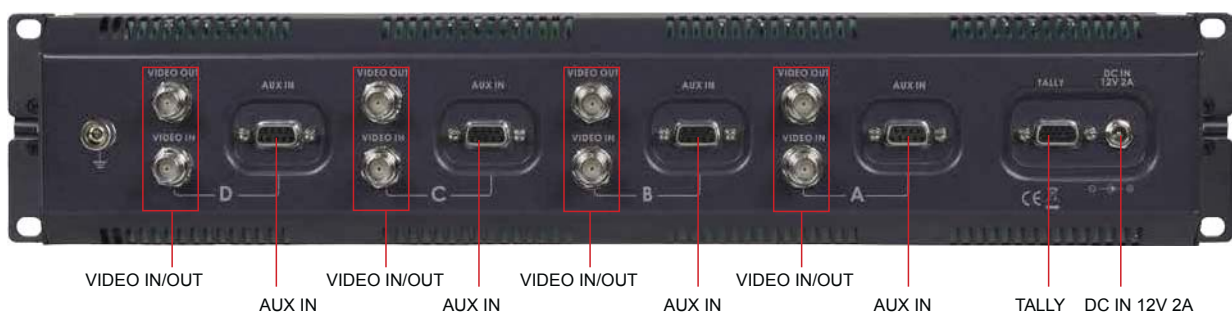

4" X 4 SD TFT LCD MONITOR TLM-404H

FEATURES

- Screen Resolution RGB 480 x 240 pixels
- Viewing angles; Top: 10° / Bottom: 30° / Left & Right: 45°
- Contrast ratio – 350:1
- Can be tilted up to 90 degrees.
- PAL / NTSC auto detect
- 2U 19" rack mountable
- Aux input via D-sub 9-Pin
- Composite Video connections with 75 ohm self terminating loop through.
- 3 Colour LED tally lights indicator on each monitor.
- Individual adjustments for Contrast, Brightness and Colour Saturation.
- 12v DC (supplied with mains DC converter).

FEATURES

Power Switch

All these images need to be same size

Adjustable View Angle

Tilt 45 degree viewing angle

Locking Pivot Point

Strong locking pivot point

Image Correction

Each monitor has individual adjustments for contrast, brightness, color and tint (NTSC mode only). Includes 3-color LED tally lights

TLM-404H is an ideal accessory for use with Datavideo's SE-800 or other switchers

REAR VIEW