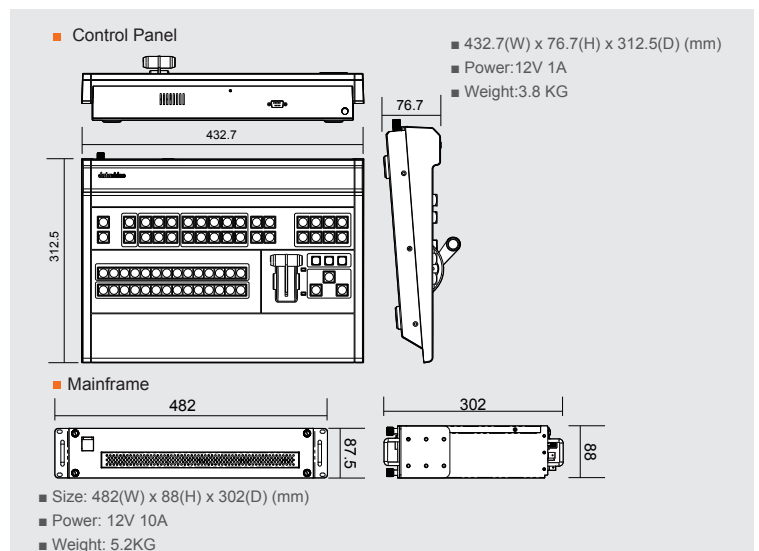

Configuration 3.

- On screen 1: 8 live inputs with additional Preview and Program windows
- On screen 2: Program window

Control Panel

Mainframe Connections

Specifications

- Video format**
 SD(480/59.94i, 576/50i),
 HD (1080/59.94i, 1080/50i)
- Video Processing**
 Y:Cb:Cr, 4:2:2, 10-bit
 SMPTE 259M-C (270 Mbps, 525/625 component video)
 SMPTE 292M (1.485, 1.485/1.001 Gbps)
- Genlock Mode**
 Blackburst or tri sync input
- Remote Control**
 RS-232
- Operating Temperature**
 0°C~50°C