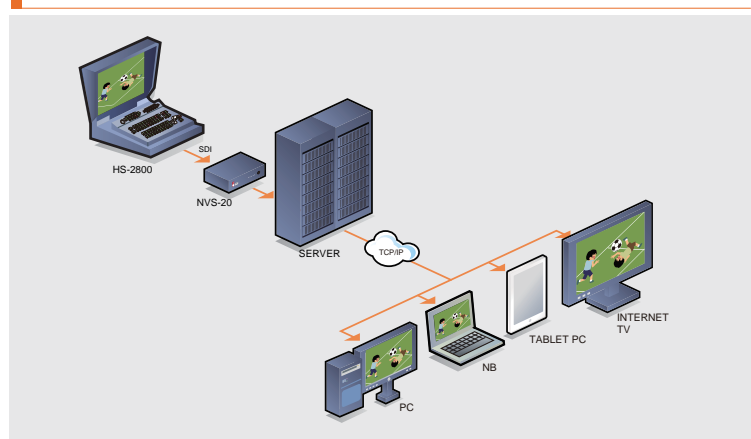

H.264 VIDEO STREAMING SERVER NVS-20

NVS-20 H.264 Video Streaming Server

Datavideo NVS-20 is a broadcast quality HD/SD H.264 network streaming server, designed stream a live event in real-time. Equipped with HD/SD-SDI, HDMI and CVBS inputs, NVS-20 generates an H.264-encoded stream compliant with DHCP client, HLS, RTSP, RTMP. The unit is remotely controlled using any computer or mobile device with a web browser. Users can view real-time video with audio data through the web UI.

H.264

Network Compatibility

For very quick and easy setup, DHCP Client is enabled on NVS-20. The device supports multiple streaming protocols, including MPEG transport stream over HLS, RTSP, RTMP. NVS-20 is an ideal partner for Windows or Apple-based servers.

H.264 Encoding

With NVS-20, incoming video and audio signals are encoded to H.264 for instant live streaming on the Internet or over local networks

DIAGRAM

FRONT PANEL

REAR PANEL

NVS-20 SPECIFICATION

Encoded Video Stream	• H.264/AVC up to High Profile Level 4.0 • Up to 1920x1080 @ 30 fps • Configurable bitrate up to 6Mbps	Audio Encoding	• AAC-LC Audio Codec • 48KHz /16-bit Sampling Rate • Configurable bitrate up to 384Kbps
Video Inputs	• 1x HD/SD-SDI • 1x CVBS • 1x HDMI	Network Feature	• DHCP Client • RTP/RTSP/RTMP/HLS
Audio Inputs	• SDI Embedded Audio Supported. (2-Channels) • HDMI Embedded Audio Supported (2-Channels) • 2x XLR (One Stereo Pair) • 2x RCA (One Stereo Pair)	Control	• Web UI for System Configuration and Control • Shortcut Buttons for Start/Stop Streaming
Outputs	• 1x RJ-45 Female (10/100 Ethernet) • 1x USB 2.0 for Recording to USB Drive		
Supported Video Resolutions	• 1080i (50/59.94/60Hz) • 720p (50/59.94/60Hz) • 576i (50Hz) • 480i (59.94Hz)		

* NVS-20 is made with a Locking Power Connector