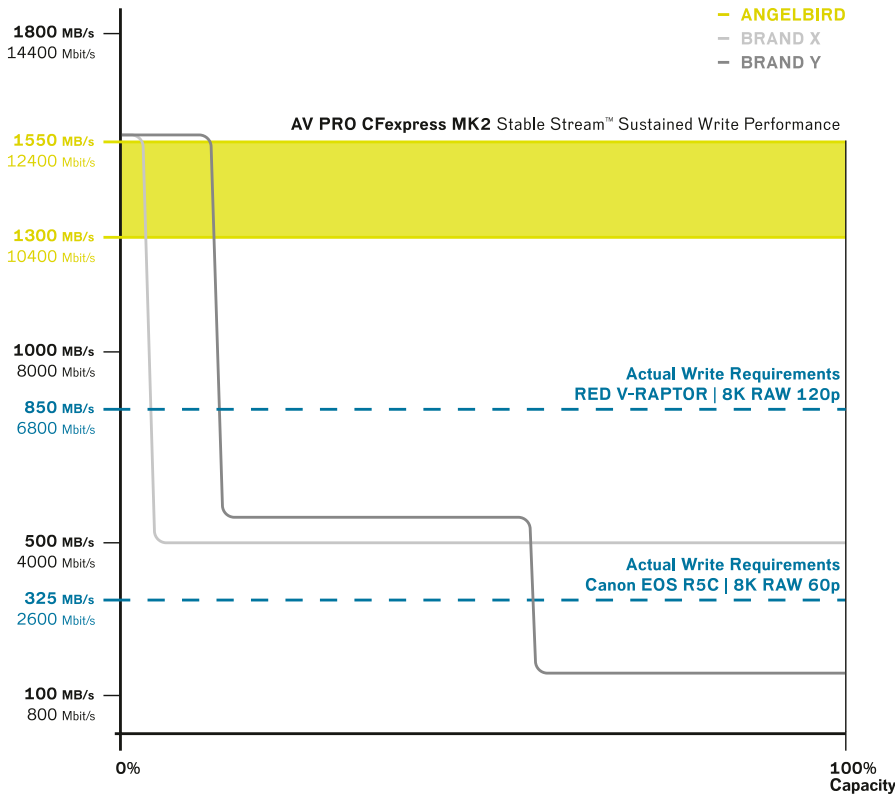

Adaptive Power Management
Improved Run Time of the Camera's Battery

Host Power Loss Protection

Free Engraving Option

Data Recovery Service¹
on Hard- and Software Level

C
F
e
X
p
r
e
s
s

M
K
2

MEMORY CARDS

SPECIFICATIONS | ORDERING