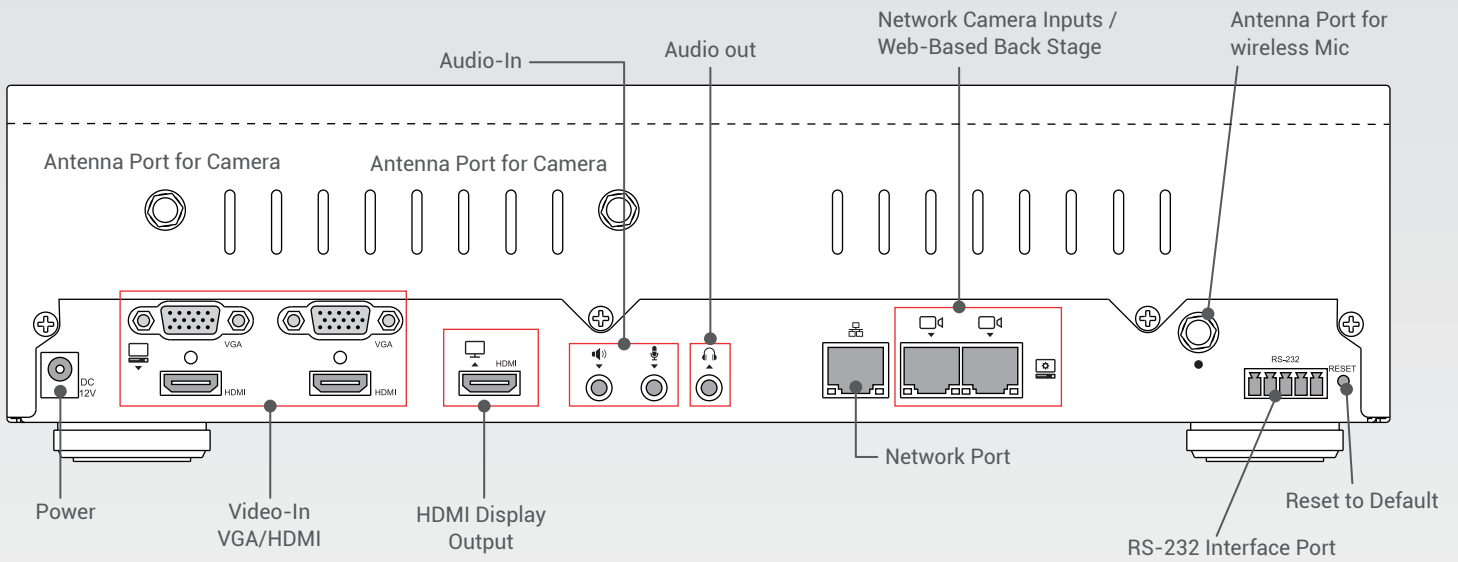

Product Interface

Top View

Back View

On-Screen Graphical User Interface

- 1 Overlay Images
- 2 Recording Layouts
- 3 Background
- 4 Custom Theme
- 5 Timer
- 6 Start / Stop Streaming
- 7 Start / Stop Recording
- 8 Snapshot
- 9 Playback Video
- 10 Setting
- 11 KL-3WT IP Address
- 12 Audio Volumn Bar
- 13 Display Switch