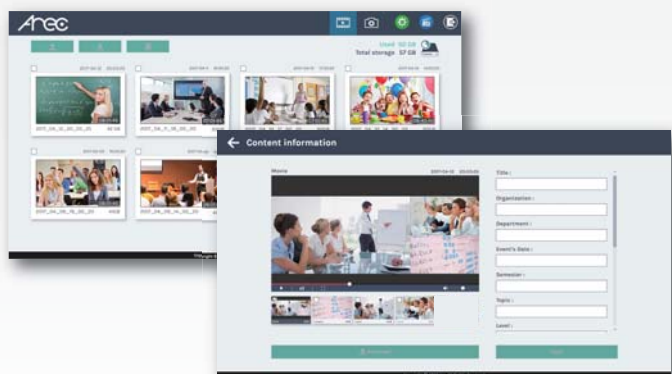

AREC Video Manager: Videos with Just One Click

With the built-in video management platform, administrators or teachers can manage videos stored in the local Media Station remotely. They can download, upload or delete a video file, and edit video information. With available APIs, all of the video content, metadata, and thumbnail can be delivered seamlessly for third party integration.