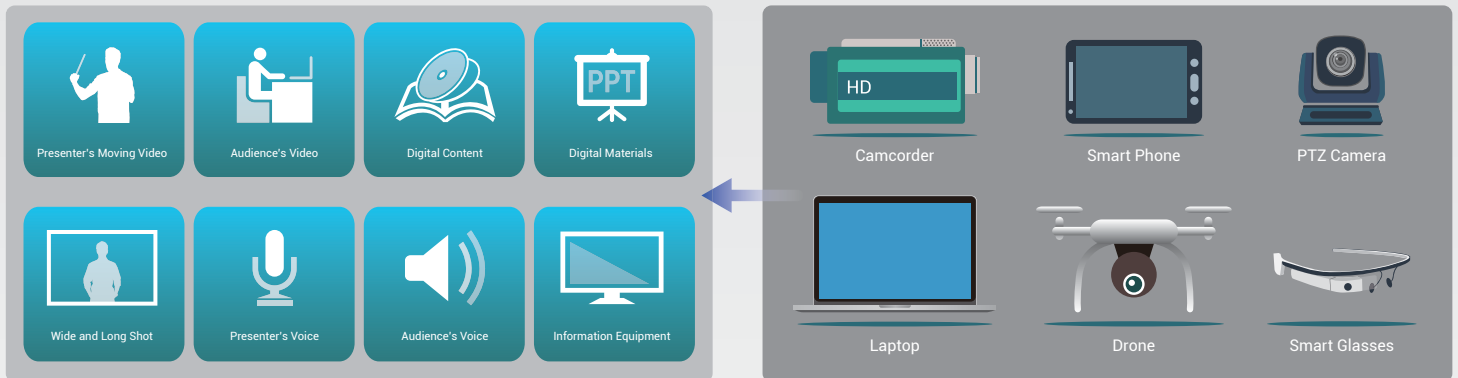

AREC KL-3WT

Touch Portable Media Station

- All-in-One Device with 10.1-inch Touch Panel to Offer Up to 3 Full HD Video Sources Capturing, Mixing, Switching, Recording and Live Streaming
- Portable Design for Easy Move and Place
- Touch-Friendly Graphical User Interface Makes Live Production Accessible

Wire-Free and Portable Design for Easy Move

Coming with 10.1" LCD touch screen and built-in WiFi module, AREC KL-3WT Media Station is a wire/wireless, portable and all-in-one device, allowing users to simultaneously capture, switch, mix, stream and record live events in a simple and efficient way. Compatible with AREC Wireless Microphone and optional AREC cameras, AREC KL-3WT makes it simple and convenient to stream and record multi-sources events in demanding portable applications.

Main Features

Capture Up to 3 Video Sources at the Same Time

Via HDMI, VGA, RJ-45 interfaces or streaming inputs, AREC KL-3WT supports up to 3 Full HD 1080p video sources capturing, mixing, switching, recording and live streaming. Through suggested video streaming app, KL-3WT also can receive live videos from iOS or Android smart phone and tablet. KL-3WT can mix audio via HDMI, 3.5mm stereo audio jacks and AREC wireless microphone. For flexible use, users can choose 1 mixed video plus 3 individual sources recording

Touch-Friendly On-Screen Graphical User Interface

With a compatible interactive display and built-in a touch-friendly graphical user interface (GUI)*, KL-3WT allows users to start or stop recording/streaming, change recording layouts, and playback videos with easier control. KL-3WT also provides control buttons on the front of machine.