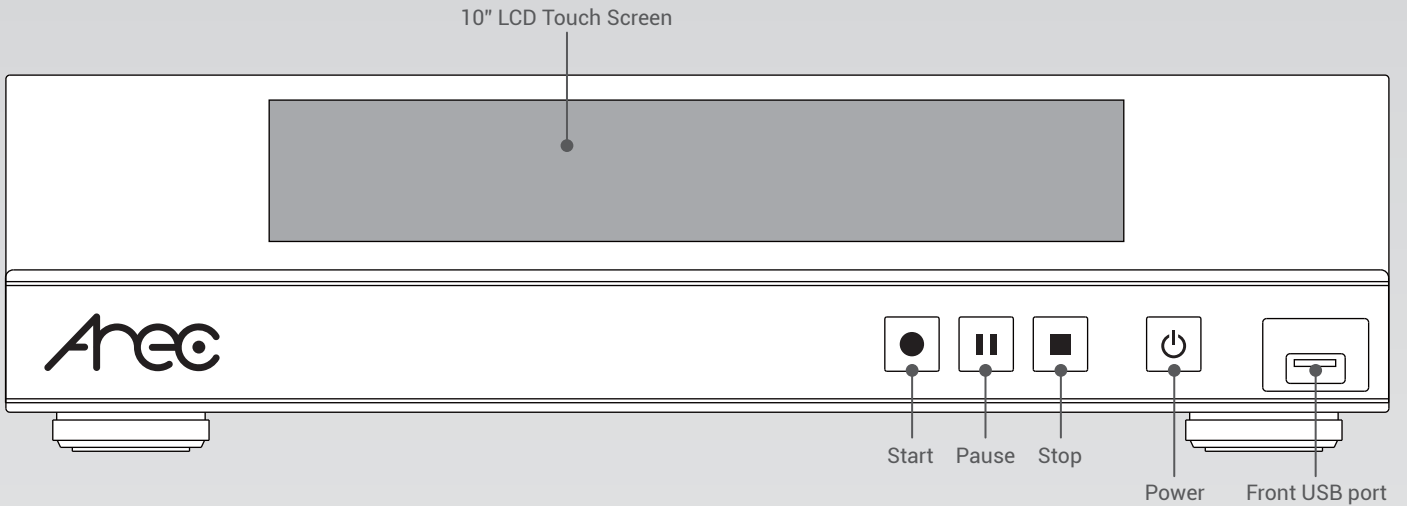

Product Interface

Top View