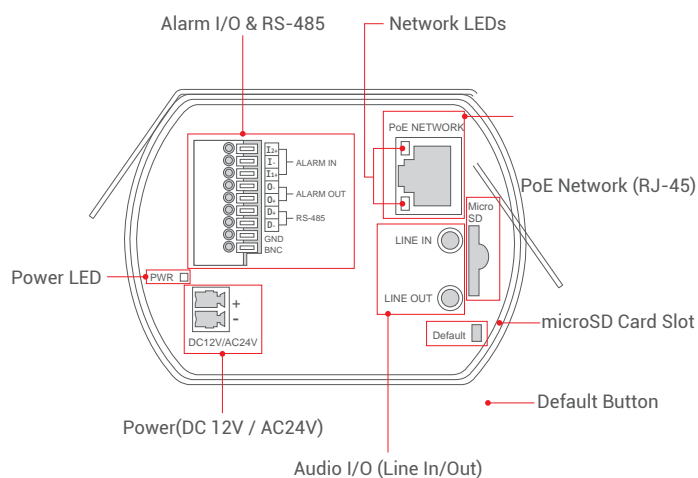

■ Connectors

AREC Inc. | www.arec.com | sales@arec.com
Address: 3F, No. 367, Sec.2, Wenhua RD., Banqiao Dist.,
New Taipei City 220, Taiwan (R.O.C)
TEL: +886-2-8259-5060

Exclusive Representative in Europe, Africa and CIS countries
ADENA Limited | www.a-dena.com
E-MAIL: yakov@a-dena.com
TEL: +886-2-2577-7667