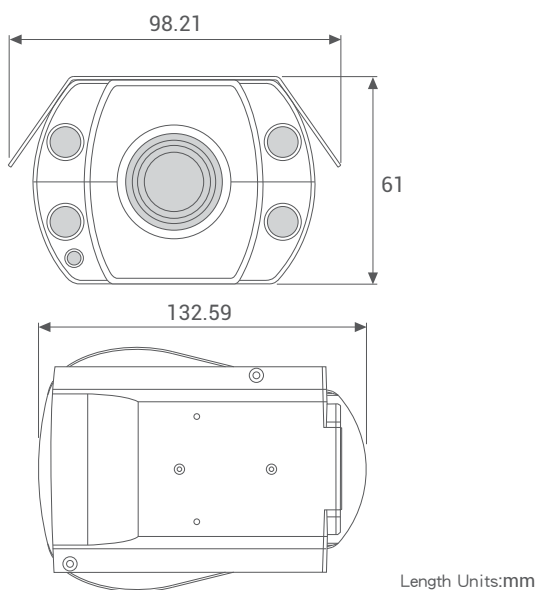

Network	
Network Interface	RJ-45, 10/100 Mbps Ethernet
Support Dual Streams	Yes
Protocol	ARP, PPPoE, IPv4/v6, ICMP, IGMP, QoS, TCP, UDP, DHCP, UPnP, SNMP, SMTP, RTP, RTSP, HTTP, HTTPS, FTP, NTP, DDNS
Security	User Authentication / HTTPS / IP Filter /IEEE 802.1x
Standard	ONVIF S/ G/ Q conformant
Mechanical & Interface	
Ethernet	RJ-45
Audio in/out	Phone Jack, Ø 3.5mm
RS-485	Terminal Block
General	
Operating Temperature	-30°C - 55°C (-22°F - 131°F)
Humidity	10% - 90% RH
Supported Web Brower	IE 11, Chrome, Firefox, Safari
Dimension (L x W x H)	132.59 x 98.21 x 61 mm
Weight	510g (1.3 lb)
Power Source	DC12V / AC24V / PoE
Power Consumption	Max. 13.68W

Product Appearance & Connectors

■ Appearance