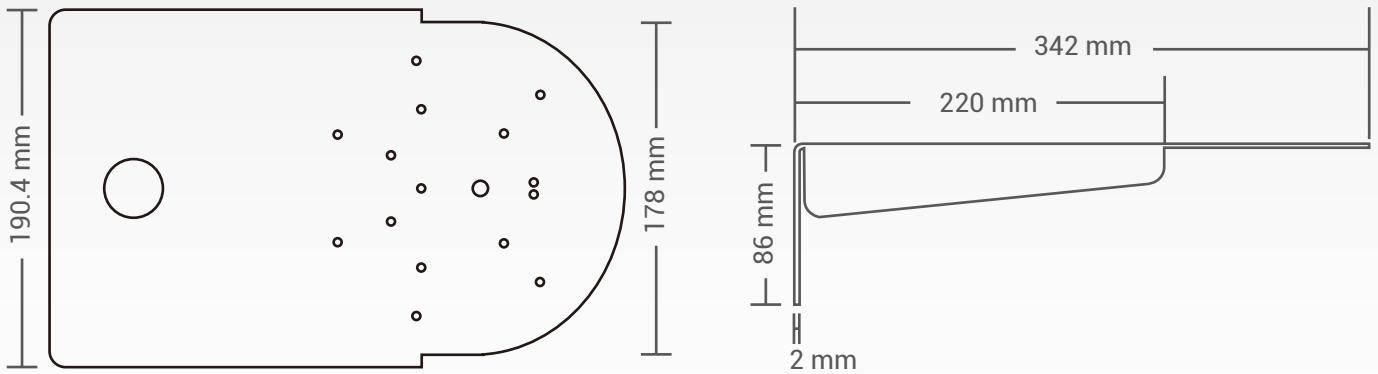

AREC

TP-100 Bracket

Specifications

General Information

General Information	
Dimension	342mm(L) / 220(L) x 190.4mm(W)/ 178(W) x 86mm(H)
Thickness	2mm
Weight	1.344 KG
Description	Secure TP-100 on the wall