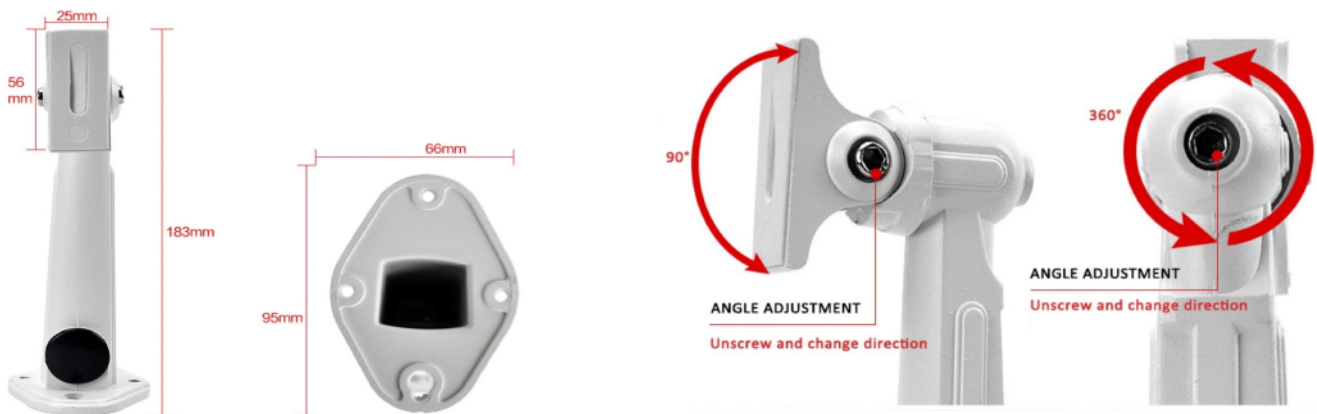

CAMERA BRACKET

Product Architecture

Specification

Description	Secure Camera on the wall
Material	Aluminium Alloy
Dimensions	183*66*95mm
Weight	0.14kgs

ADENA Limited www.a-dena.com

E-mail: yakov@a-dena.com

Tel: +886-2-2577-7667