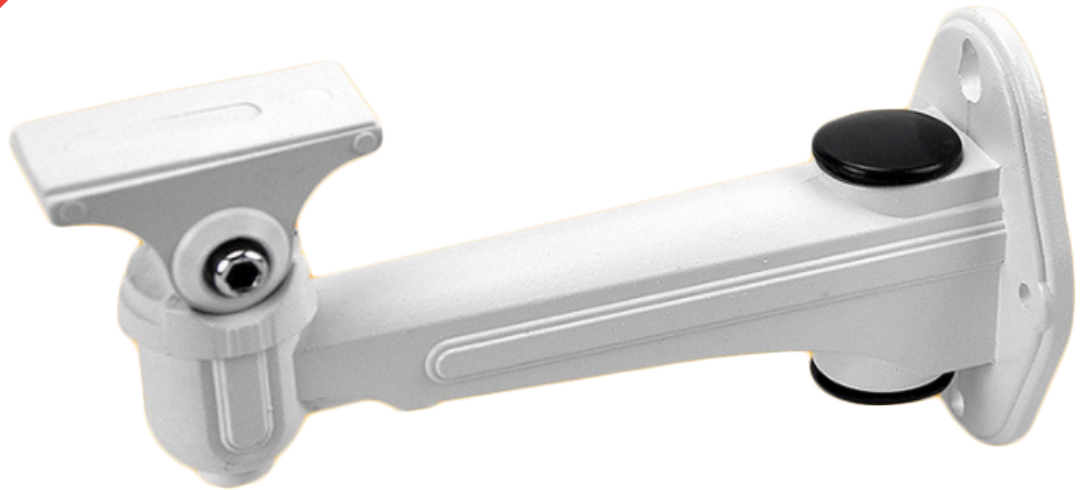

CAMERA BRACKET

Product Architecture

Specification

Description	Secure Camera on the wall
Material	Aluminium Alloy
Dimensions	183*66*95mm
Weight	0.14kgs

ADENA Limited www.a-dena.com

E-mail: yakov@a-dena.com

Tel: +886-2-2577-7667